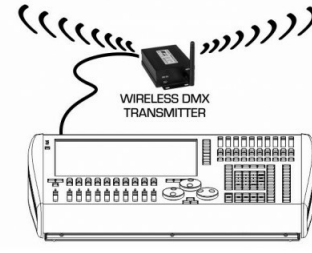

SPEZIFIKATIONEN

Allgemein : Anwendung	DJ & Club, Stage & Rental
Allgemein : Abmessung (cm)	70 x 70 x 10 cm
Allgemein : Gewicht (kg)	20
Allgemein : Netz/Batterie	AC 100 - 240V, 50/60Hz
Allgemein : Energie-label	Nein
Allgemein : Stromverbrauch W	240
Allgemein : Farbe	schwarz
Allgemein : Schirm	OLED
Allgemein : Fixierung	included omega bracket
Allgemein : IP rating	indoor
Kontrolle : manuell	Nein
Kontrolle : Master/Slave	Nein
Kontrolle : SMART-DMX	Nein
Kontrolle : autonom	no
Kontrolle : programmierbar	Nein
Kontrolle : aktualisierbare software	Ja
Kontrolle : maximale DMX-kanäle	33
Light : lamp socket	keine
Licht : lampe	LED
Licht : farben	Rot, Grün, Blau, RGB
Licht : farben mischen	Ja
Licht : iris	Nein
Licht : min. Wiederholfrequenz (kHz)	Nein
Licht : max. Wiederholfrequenz (kHz)	Nein
Anschluß : eingang	3 pin XLR, 5 pin XLR, powercon, usb, rdm, Wireless DMX
Anschluß : ausgang	3 pin XLR, 5 pin XLR, powercon, usb, rdm, Wireless DMX
Brand	BRITEQ
EANCode	5420025655163
Discontinued	Nein