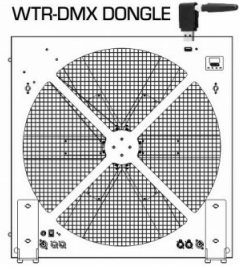

SPEZIFIKATIONEN

Allgemein : Anwendung	DJ & Club, Stage & Rental
Allgemein : Abmessung (cm)	70 x 70 x 10 cm
Allgemein : Gewicht (kg)	20
Allgemein : Netz/Batterie	AC 100 - 240V, 50/60Hz
Allgemein : Energie-label	Nein
Allgemein : Stromverbrauch W	240
Allgemein : Farbe	schwarz
Allgemein : Schirm	OLED
Allgemein : Fixierung	included omega bracket
Allgemein : IP rating	indoor
Kontrolle : manuell	Nein
Kontrolle : Master/Slave	Nein
Kontrolle : SMART-DMX	Nein
Kontrolle : autonom	no
Kontrolle : programmierbar	Nein
Kontrolle : aktualisierbare software	Ja
Kontrolle : maximale DMX-kanäle	33
Light : lamp socket	keine
Licht : lampe	LED
Licht : farben	Rot, Grün, Blau, RGB
Licht : farben mischen	Ja
Licht : iris	Nein
Licht : min. Wiederholfrequenz (kHz)	Nein
Licht : max. Wiederholfrequenz (kHz)	Nein
Anschluß : eingang	3 pin XLR, 5 pin XLR, powercon, usb, rdm, Wireless DMX
Anschluß : ausgang	3 pin XLR, 5 pin XLR, powercon, usb, rdm, Wireless DMX
Brand	BRITEQ
EANCode	5420025655163
Discontinued	Nein