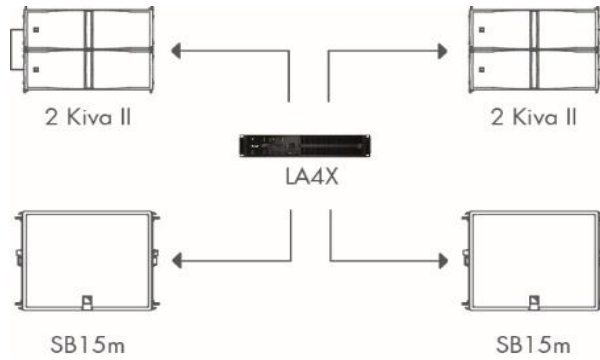

4 KIVA II FOH