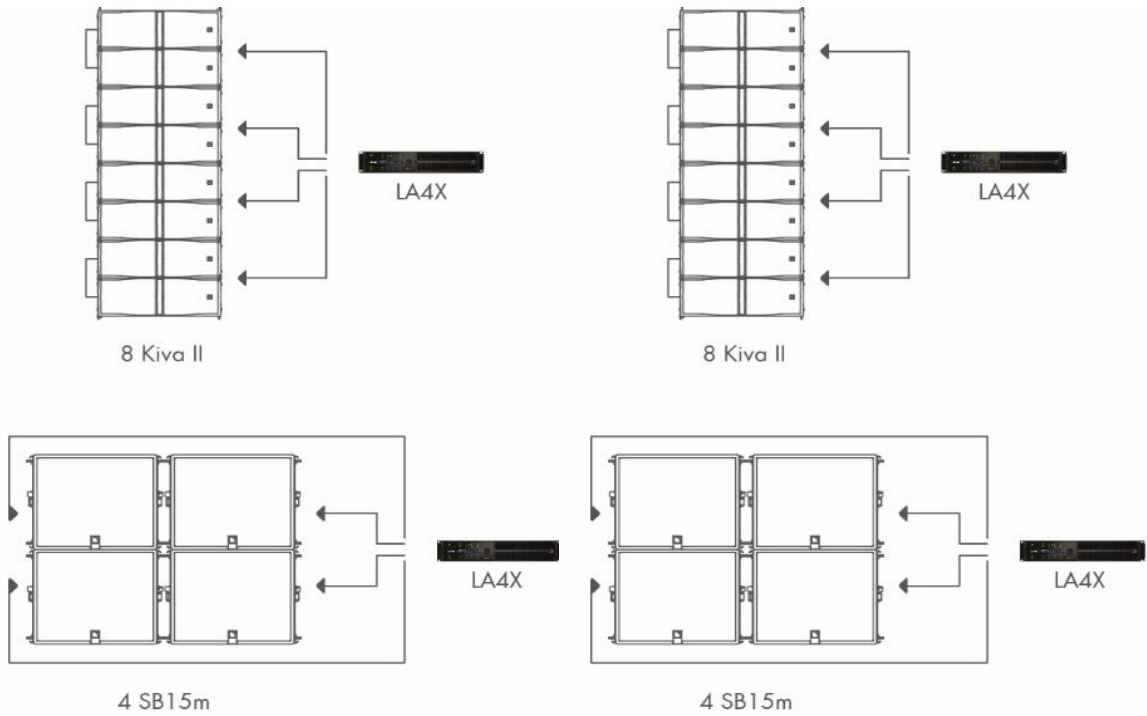

16 KIVA II FOH - CONTOUR 10dB - 40 Hz LF

16 KIVA II FOH - CONTOUR 10dB - 32 Hz LF