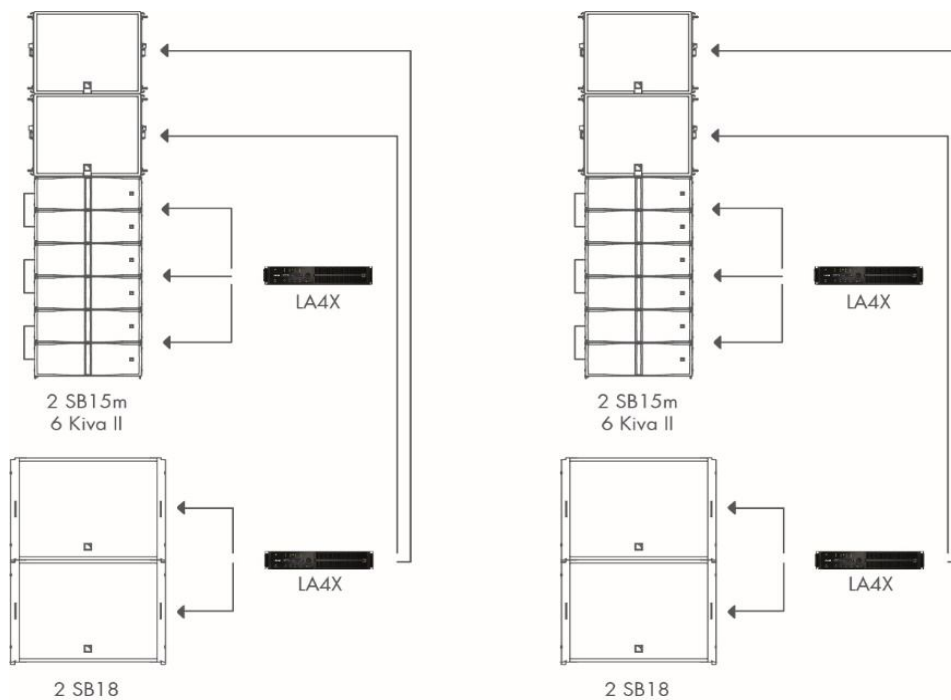

4 KIVA II FOH

8 KIVA II FILL

12 KIVA II FOH - CONTOUR 8dB - 32 Hz LF