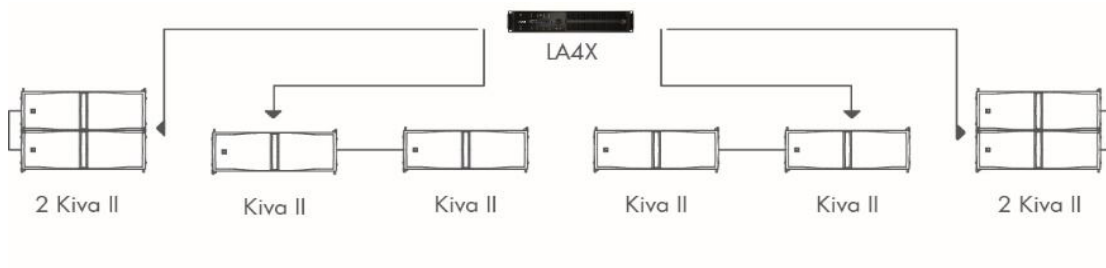

8 KIVA II FILL

12 KIVA II FOH - CONTOUR 8dB - 32 Hz LF